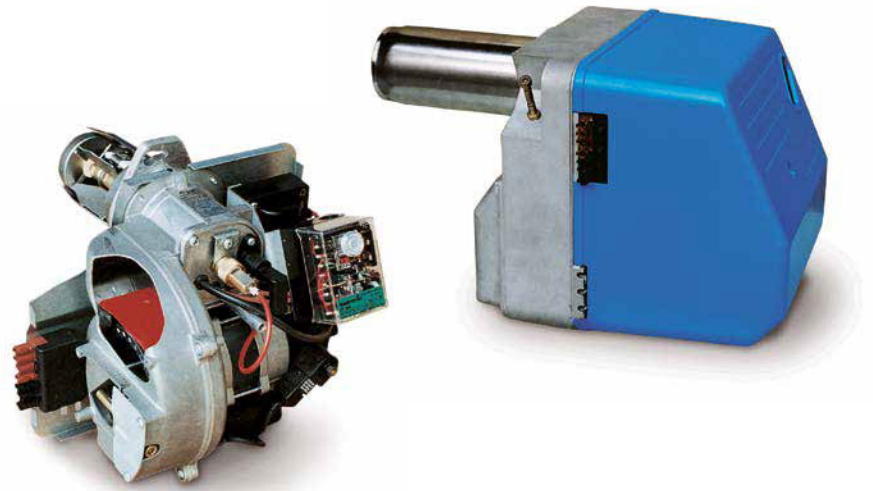

Oil burner

- K3
- K4
- K5
- K6
- K7
- K8

Operating graph

Model	Rating kW		Regulation	Preheater W	Motor power W	Packaged weight kg
	Min.	Máx.				
K3	17.7	35.5	On / Off	No	110	11.7
K4	27	55	On / Off	No	110	11.7
K5	27	55	On / Off	No	110	11.7
K6	52	85	On / Off	No	200	15
K7	52	85	On / Off	No	200	15
K8	70	116	On / Off	No	200	15