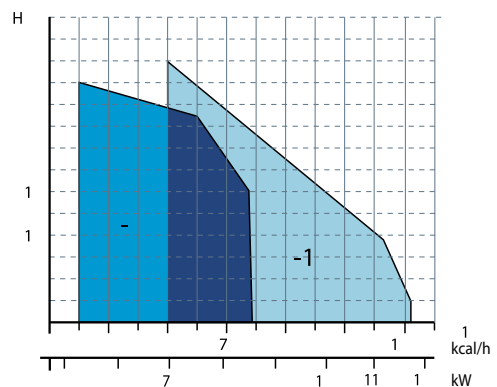

Oil burner

- K3
- K4
- K5
- K6
- K7
- K8

Operating graph

Model	Rating kW		Regulation	Preheater W	Motor power W	Packaged weight kg
	Min.	Máx.				
K3	17.7	35.5	On / Off	No	110	11.7
K4	27	55	On / Off	No	110	11.7
K5	27	55	On / Off	No	110	11.7
K6	52	85	On / Off	No	200	15
K7	52	85	On / Off	No	200	15
K8	70	116	On / Off	No	200	15