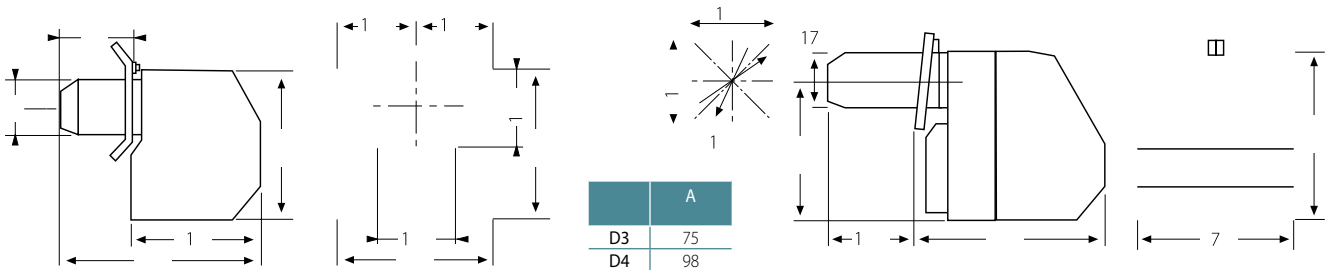

Oil burner

- K3
- K4
- K5
- K6
- K7
- K8

Operating graph

Model	Rating kW		Regulation	Preheater W	Motor power W	Packaged weight kg
	Min.	Máx.				
K3	17.7	35.5	On / Off	No	110	11.7
K4	27	55	On / Off	No	110	11.7
K5	27	55	On / Off	No	110	11.7
K6	52	85	On / Off	No	200	15
K7	52	85	On / Off	No	200	15
K8	70	116	On / Off	No	200	15