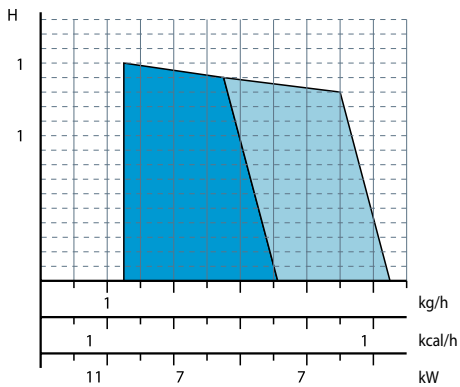

Oil burner

- K3
- K4
- K5
- K6
- K7
- K8

Operating graph

Model	Rating kW		Regulation	Preheater W	Motor power W	Packaged weight kg
	Min.	Máx.				
K3	17.7	35.5	On / Off	No	110	11.7
K4	27	55	On / Off	No	110	11.7
K5	27	55	On / Off	No	110	11.7
K6	52	85	On / Off	No	200	15
K7	52	85	On / Off	No	200	15
K8	70	116	On / Off	No	200	15